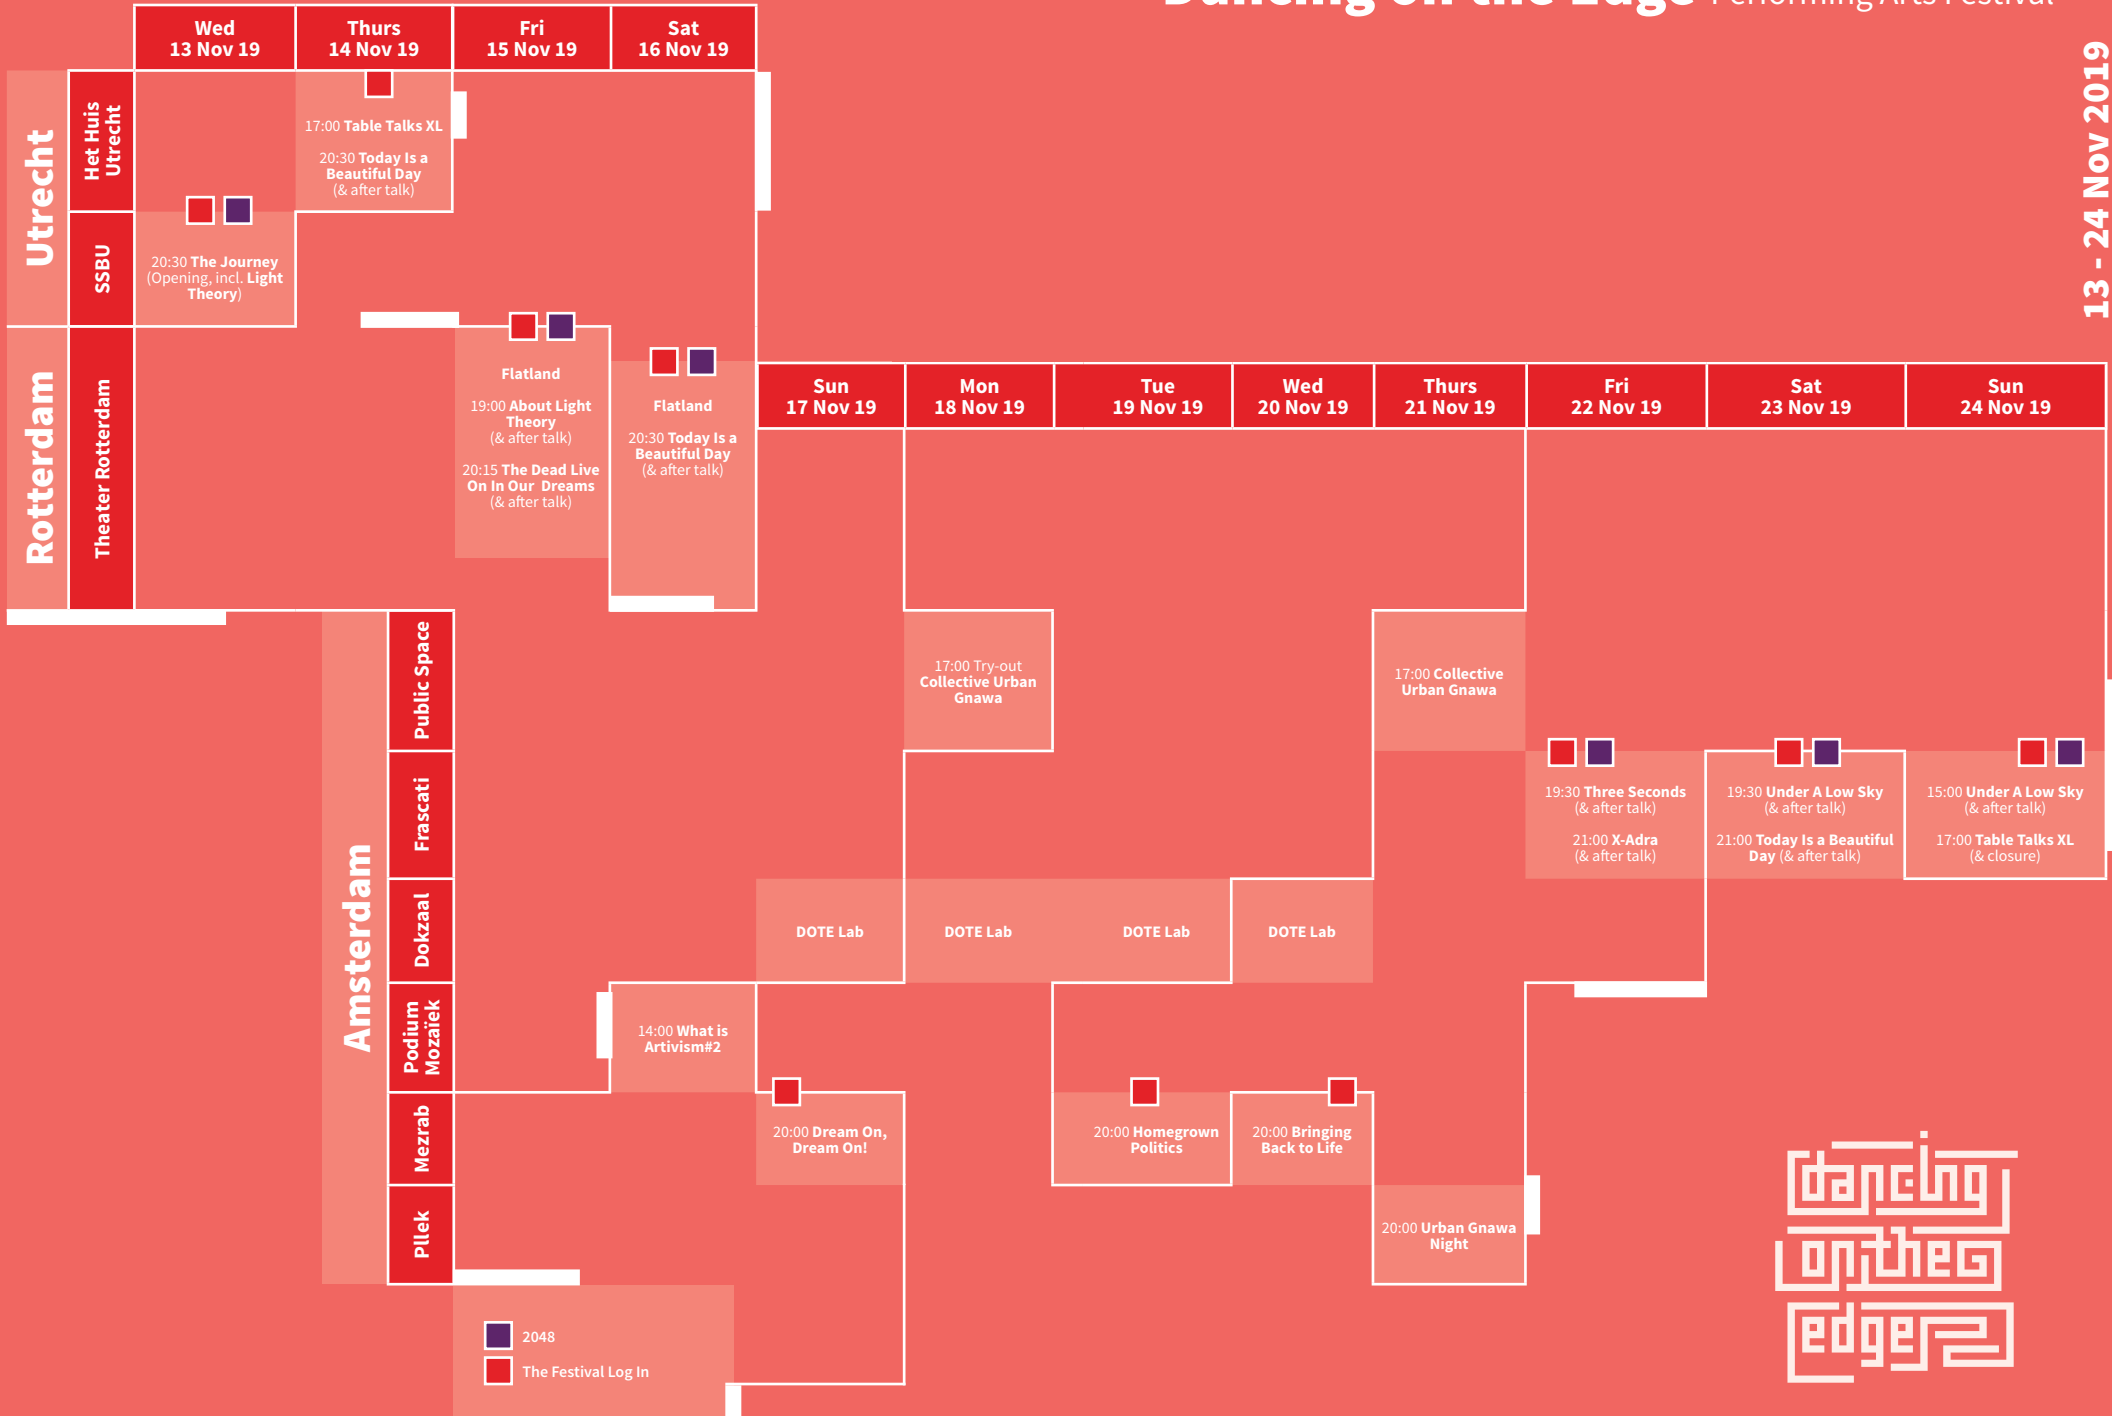

Dancing on the Edge Performing Arts Festival

13 - 24 Nov 2019

■ 2048
■ The Festival Log In